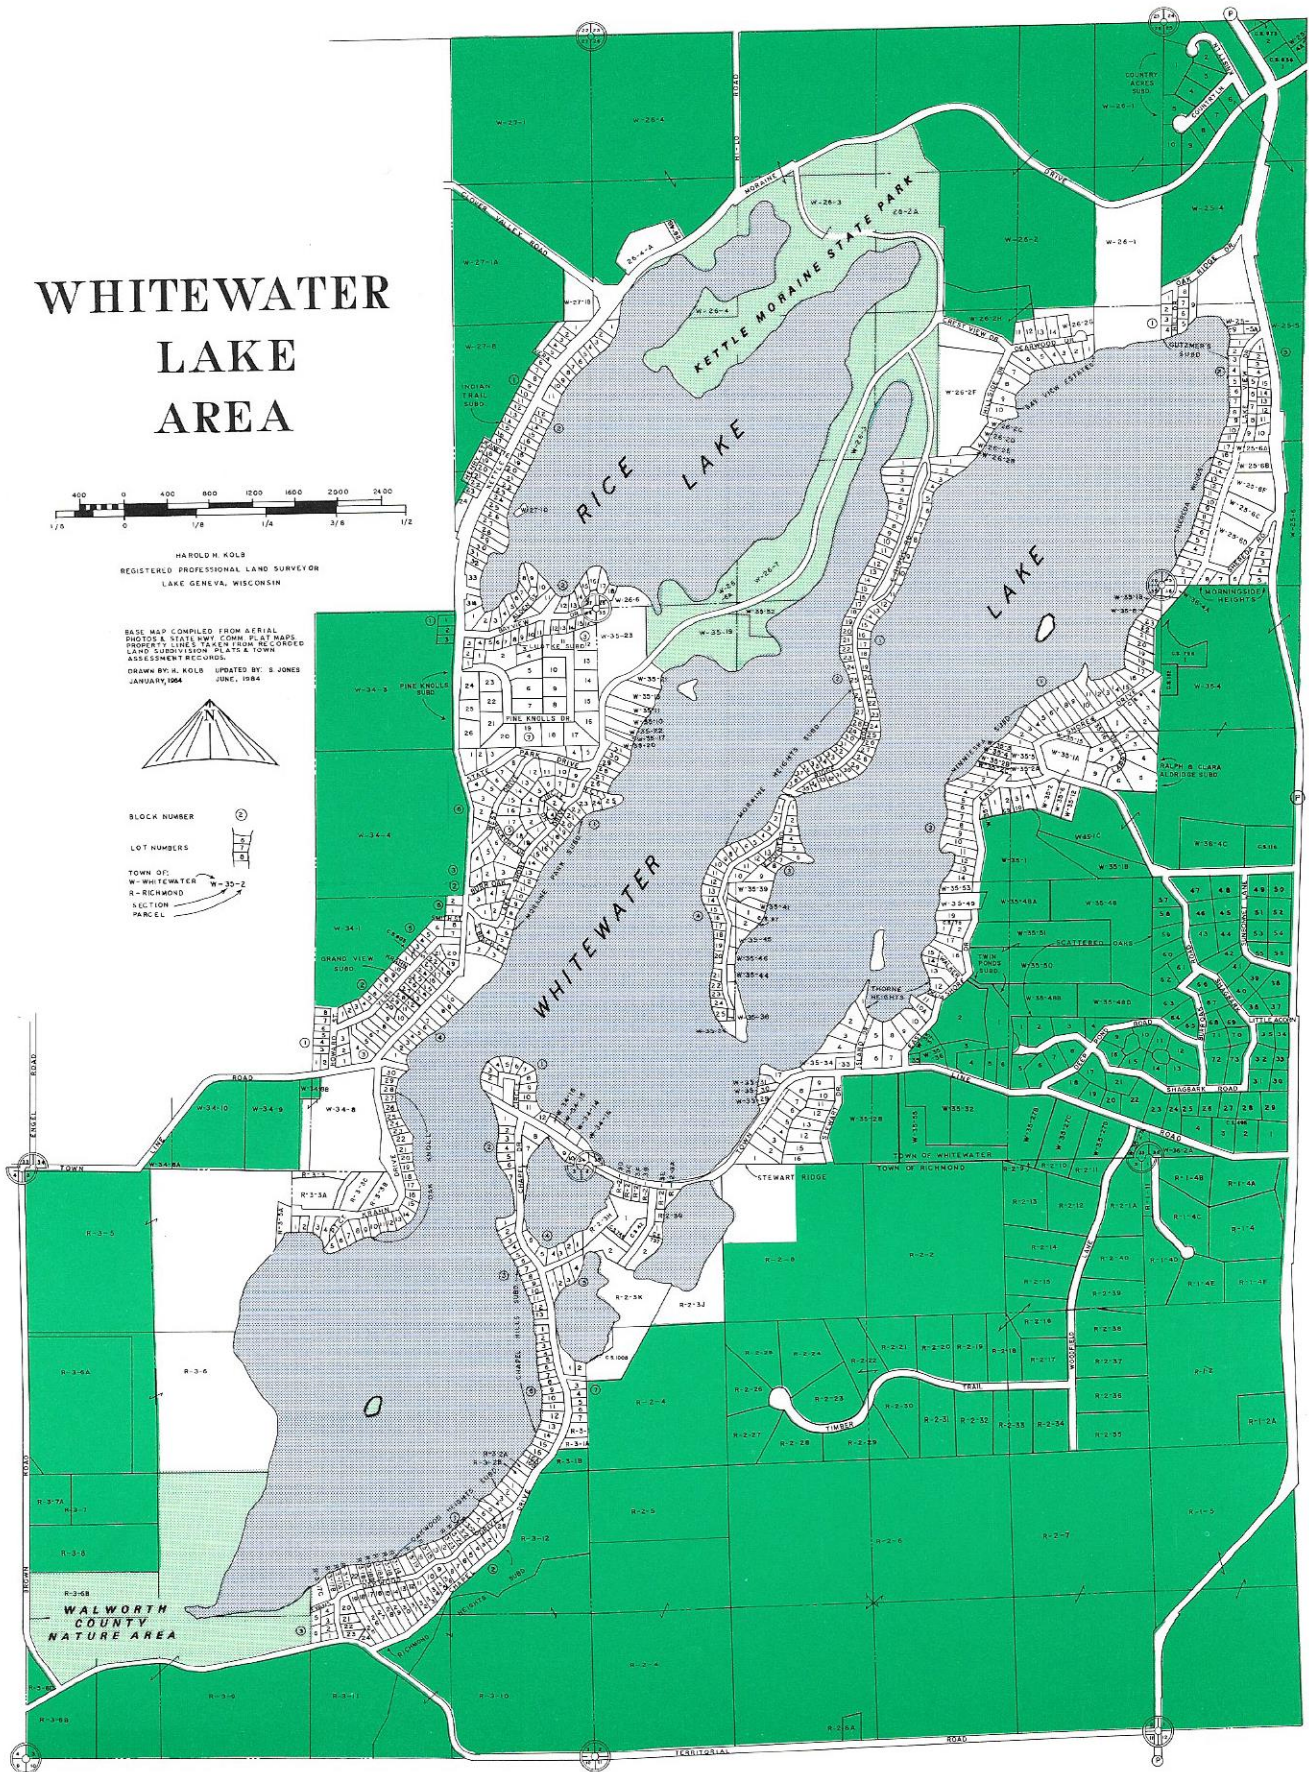

WHITEWATER LAKE AREA

BLOCK NUMBER

LOT NUMBERS

TOWN OF

W-WHITEWATER

R-RICHMOND

SECTION

PARCEL

WALWORTH
COUNTY
NATURE AREA